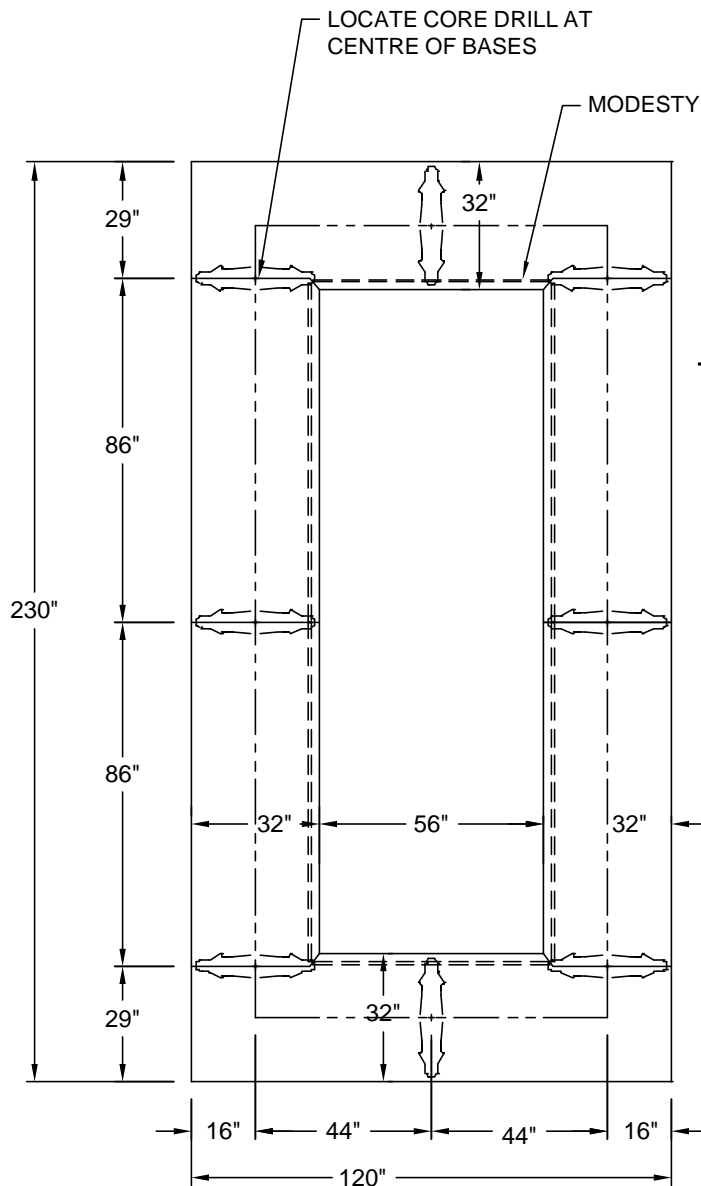

PLAN VIEW

LEG STYLE	MODEL
DUO BASE	- 55124, 53114, 53124, 53134
TAPER - POLISHED	- 55134, 53144
TAPER - PAINTED	- 55144, 53154
T LEG - POLISHED	- 55154, 53164
T LEG - ANNODIZED	- 55164, 53174
CASTER BASE	- 55174, 53184
SIZE	120 X 230
SEATING	24