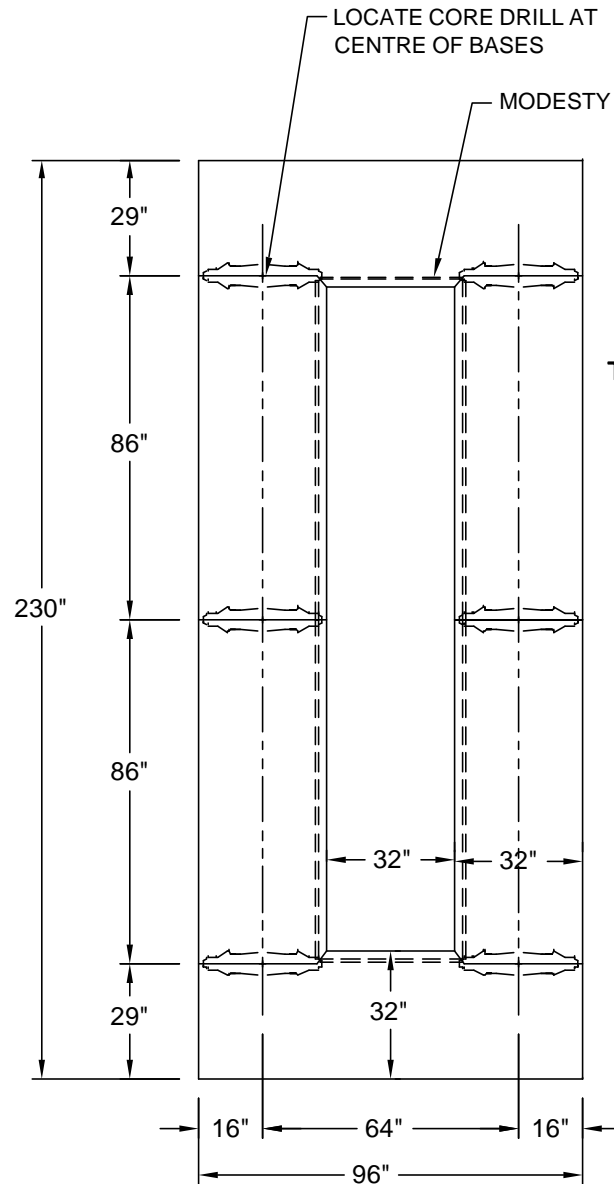

PLAN VIEW

LEG STYLE	MODEL
DUO BASE	- 55064, 53014, 53024, 53034
TAPER - POLISHED	- 55074, 53044
TAPER - PAINTED	- 55084, 53054
T LEG - POLISHED	- 55094, 53064
T LEG - ANNOXIDIZED	- 55104, 53074
CASTER BASE	- 55114, 53084
SIZE	96 X 230
SEATING	22