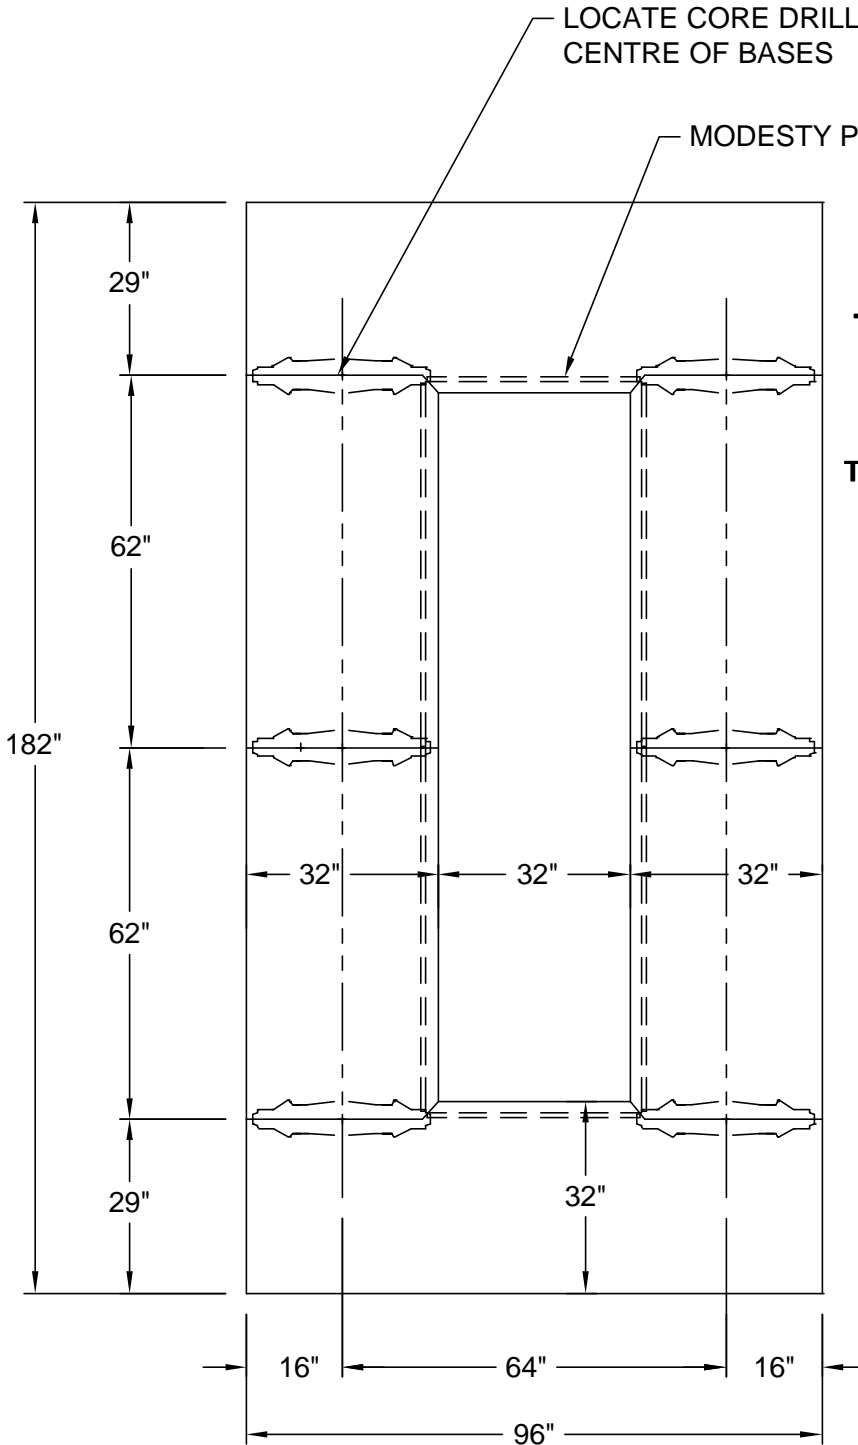

## PLAN VIEW

LEG STYLE	MODEL
DUO BASE	- 55063, 53013, 53023, 53033
TAPER - POLISHED	- 55073, 53043
TAPER - PAINTED	- 55083, 53053
T LEG - POLISHED	- 55093, 53063
T LEG - ANNODIZED	- 55103, 53073
CASTER BASE	- 55113, 53083
SIZE	96 X 182
SEATING	18