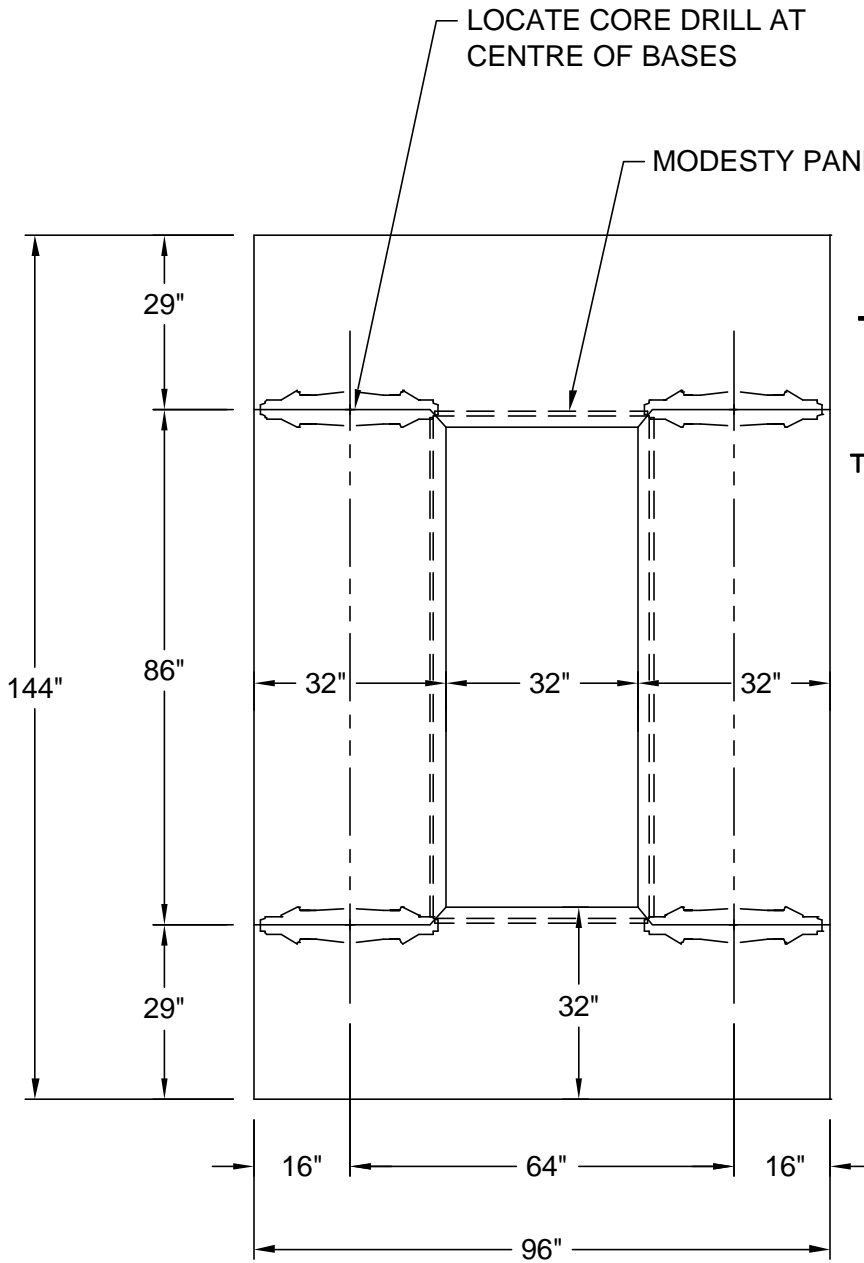

PLAN VIEW

LEG STYLE	MODEL
DUO BASE	- 55062, 53012, 53022, 53032
TAPER - POLISHED	- 55072, 53042
TAPER - PAINTED	- 55082, 53052
T LEG - POLISHED	- 55092, 53062
T LEG - ANNOIDIZED	- 55102, 53072
CASTER BASE	- 55112, 53082
SIZE	96 X 144
SEATING	16