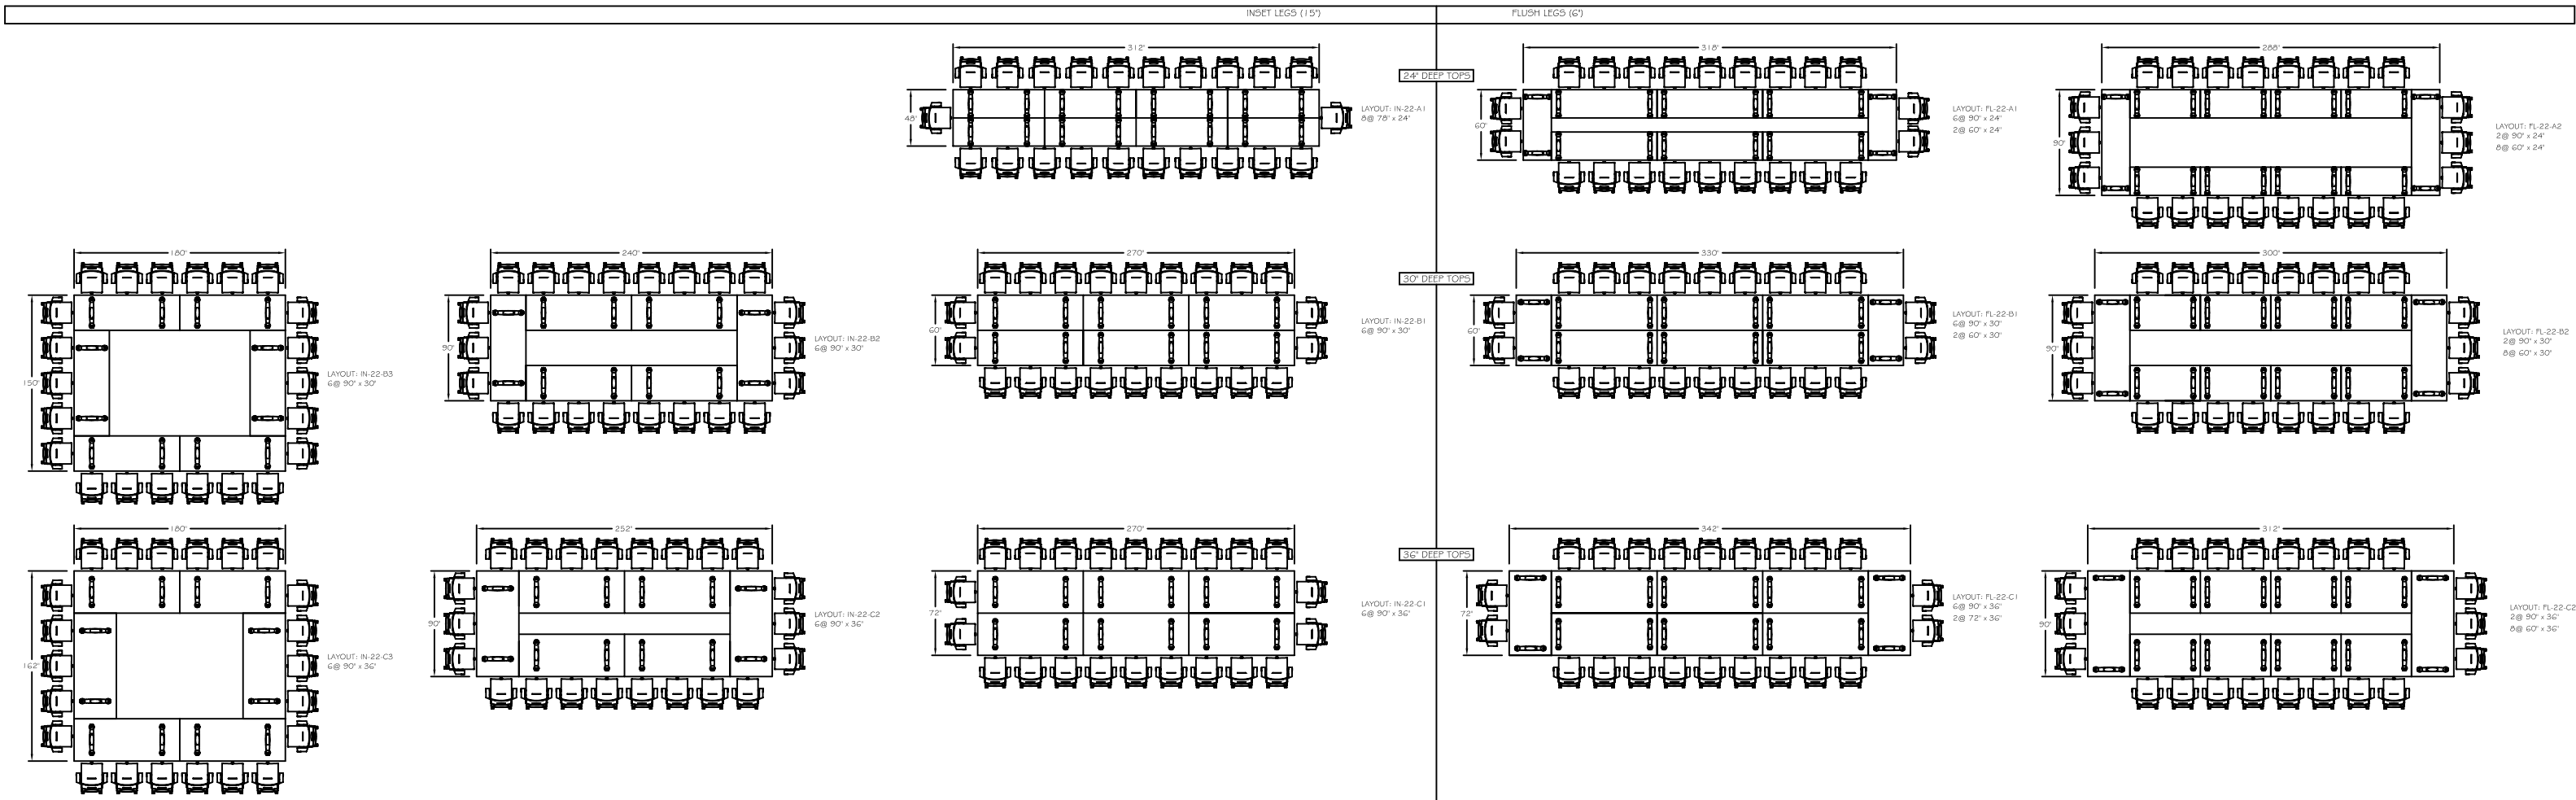

VOX® FLIPTOP™ TABLES

22 SEATS
(BASED ON CHAIR WIDTH OF 26")

KEY: FL-CG-R/L
LAYOUT VERSION (1, 2, 3...)

*12" FLUSH / 18" INSET
SEATING QUANTITY
TABLE DEPTH
*W=24" / *D=30" / *C=36"