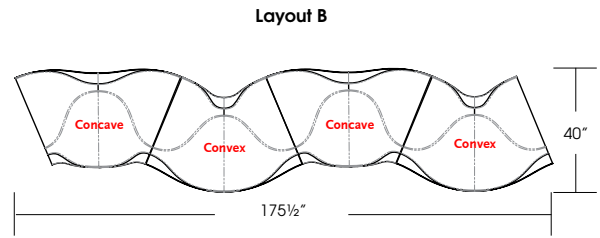

HEARTBEAT CONVEX TABLE ELEMENT

			W"	D"	Thickness"	List Price
10404/2	Veneer		32-9/16	11-13/16	1-1/4	1,090
10404/5	P-Lam		32-9/16	11-13/16	1-1/4	965

HEARTBEAT CONCAVE TABLE ELEMENT

10405/2	Veneer		35-9/16	12-3/8	1-1/4	1,090
10405/5	P-Lam		35-9/16	12-3/8	1-1/4	965

Standard features:

- Rigid core frame with durable foam cover.
- Convex/Concave/Straight sofa elements can be arranged in limitless quantity and configuration to create double sided seating.
- Optional Convex/Concave table element with 3" taper edge mounts between sofa elements to frame with metal support.
- Optional dual USB Charger can be added to underside of table..

Note:

Fabric with 4 way stretch is recommended on Heartbeat chair, COM should be approved by Nienkamper factory.

Heartbeat lounge upholstered in UV Zoom

LOUNGE SEATING

Heartbeat design - Karim Rashid

Heartbeat Layout

Layout "A" consists of:
4 Sofa Elements & 2 Table Elements providing a total of 7 Seats
 From left to right: Convex Sofa Element #10401, Convex Table Element #10404/5, Convex Sofa Element #10401, Concave Sofa Element #10402, Concave Sofa Element #10402, Concave Table Element #10405/5