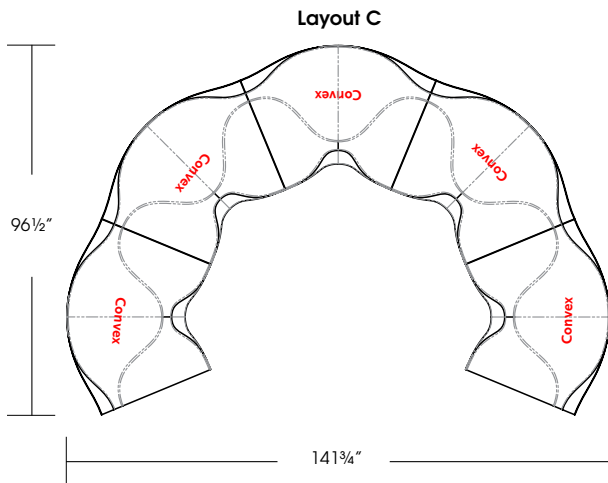

Layout "C" consists of:
5 Sofa Elements providing a total of 9 Seats
From left to right: Convex Sofa Element #10401, Convex Sofa Element #10401, Convex Sofa Element #10401, Convex Sofa Element #10401, Convex Sofa Element #10401