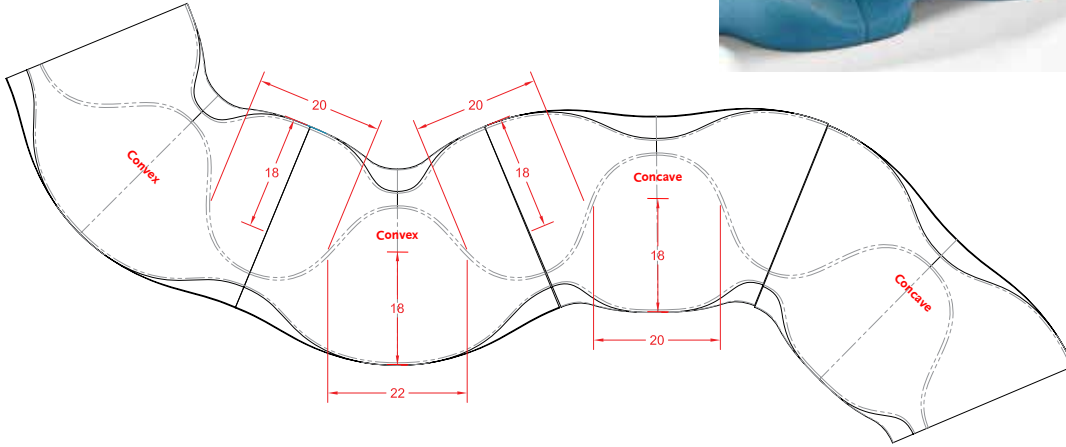

HEARTBEAT CONVEX TABLE ELEMENT

			W"	D"	Thickness"	List Price
10404/2	Veneer		32-9/16	11-13/16	1-1/4	1,090
10404/5	P-Lam		32-9/16	11-13/16	1-1/4	965

HEARTBEAT CONCAVE TABLE ELEMENT

10405/2	Veneer		35-9/16	12-3/8	1-1/4	1,090
10405/5	P-Lam		35-9/16	12-3/8	1-1/4	965

Standard features:

- Rigid core frame with durable foam cover.
- Convex/Concave/Straight sofa elements can be arranged in limitless quantity and configuration to create double sided seating.
- Optional Convex/Concave table element with 3" taper edge mounts between sofa elements to frame with metal support.
- Optional dual USB Charger can be added to underside of table..

Note:

Fabric with 4 way stretch is recommended on Heartbeat chair, COM should be approved by Nienkamper factory.

Heartbeat lounge upholstered in UV Zoom

LOUNGE SEATING

Heartbeat design - Karim Rashid

Heartbeat Layout

Layout "A" consists of:
4 Sofa Elements & 2 Table Elements providing a total of 7 Seats
 From left to right: Convex Sofa Element #10401, Convex Table Element #10404/5, Convex Sofa Element #10401, Concave Sofa Element #10402, Concave Sofa Element #10402, Concave Table Element #10405/5