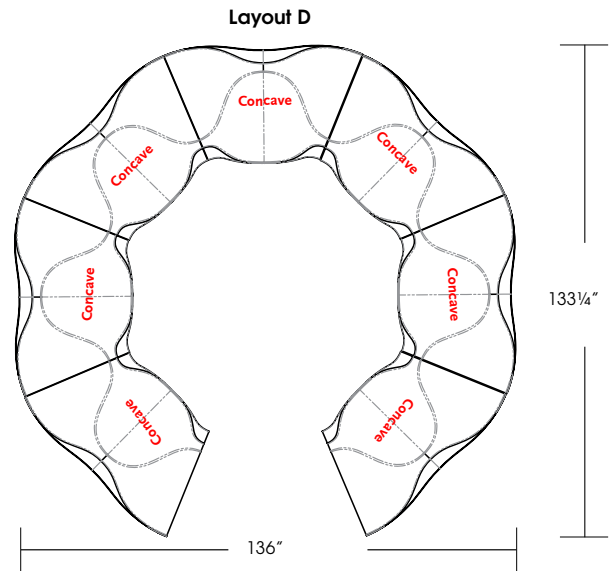

Layout "D" consists of:
7 Sofa Elements providing a total of 13 Seats
From left to right: Concave Sofa Element #10402, Concave Sofa Element #10402, Concave Sofa Element #10402, Concave Sofa Element #10402, Concave Sofa Element #10402, Concave Sofa Element #10402, Concave Sofa Element #10402