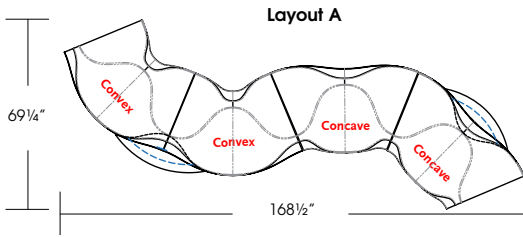

HEARTBEAT CONVEX TABLE ELEMENT

			W"	D"	Thickness"	List Price
10404/2	Veneer		32-9/16	11-13/16	1-1/4	1,090
10404/5	P-Lam		32-9/16	11-13/16	1-1/4	965

HEARTBEAT CONCAVE TABLE ELEMENT

10405/2	Veneer		35-9/16	12-3/8	1-1/4	1,090
10405/5	P-Lam		35-9/16	12-3/8	1-1/4	965

Standard features:

- Rigid core frame with durable foam cover.
- Convex/Concave/Straight sofa elements can be arranged in limitless quantity and configuration to create double sided seating.
- Optional Convex/Concave table element with 3" taper edge mounts between sofa elements to frame with metal support.
- Optional dual USB Charger can be added to underside of table..

Note:

Fabric with 4 way stretch is recommended on Heartbeat chair, COM should be approved by Nienkamper factory.

Heartbeat lounge upholstered in UV Zoom

LOUNGE SEATING

Heartbeat design - Karim Rashid

Heartbeat Layout

Layout "A" consists of:
4 Sofa Elements & 2 Table Elements providing a total of 7 Seats
 From left to right: Convex Sofa Element #10401, Convex Table Element #10404/5, Convex Sofa Element #10401, Concave Sofa Element #10402, Concave Sofa Element #10402, Concave Table Element #10405/5