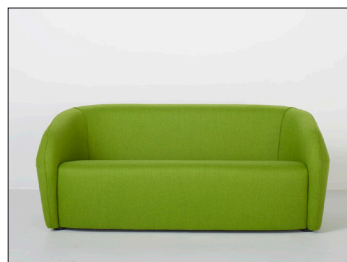

Model # 10652

Note two seat sofa

Note two seat sofa upholstered in UV Feel 679/67 Free