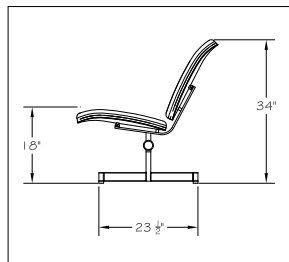

LOLLIPOP 3 SEATER

10253	18		69	33	34	4 ¹ / ₂	81											
						Seat 1 ³ / ₄	32											
						Back 2 ³ / ₄	50											

4,865	5,110	5,215	6,860	7,195	7,360	5,220	5,340	5,435	5,705
-------	-------	-------	-------	-------	-------	-------	-------	-------	-------

LOLLIPOP 4 SEATER

10254	18		93	33	34	6	108											
						Seat 2 ¹ / ₂	45											
						Back 3 ¹ / ₂	63											

5,845	6,135	6,305	8,475	8,915	9,140	6,315	6,475	6,605	6,965
-------	-------	-------	-------	-------	-------	-------	-------	-------	-------

Standard Features:

- Each seat: 21" w x 22" d
- Plywood seat pan with soy based polyurethane foam
- Metal base with black powder coat horizontal steel bar and brushed nickel foot

Side elevation

Model # 10252
Lollipop 2 Seater