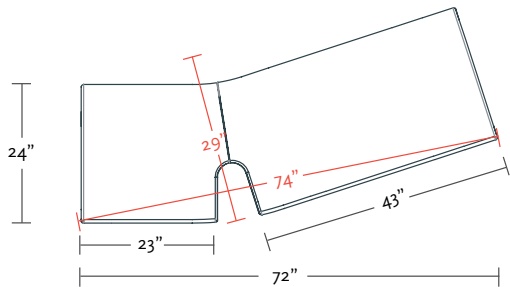

NIENKAMPER RIVER BENCH: LEFT ELEMENT

Model	Seat H"	Arm H"	W"	D"	H"	Fabric Yds.	Leather Sq. Ft.	COM	COL	Neather	Verde	Grano	Cre moso	Unika 1	Vaev 2	Fabrics 3	4
11842	17"		74"	29"	17"	3 1/2	63	2,915	3,065	3,180	4,355	4,620	4,745	3,180	3,275	3,345	3,545
11842/1			74"	29"	17"	3 1/2		2,915		3,180				3,180	3,275	3,345	3,545
11842/2			74"	29"	17"	63			3,065		4,355	4,620	4,745				

NIENKAMPER RIVER BENCH: RIGHT ELEMENT

Model	Seat H"	Arm H"	W"	D"	H"	Fabric Yds.	Leather Sq. Ft.	COM	COL	Neather	Verde	Grano	Cre moso	Unika 1	Vaev 2	Fabrics 3	4
11843	17"		74"	29"	17"	3 1/2	63	2,915	3,065	3,180	4,355	4,620	4,745	3,180	3,275	3,345	3,545
11843/1			74"	29"	17"	3 1/2		2,915		3,180				3,180	3,275	3,345	3,545
11843/2			74"	29"	17"	63			3,065		4,355	4,620	4,745				

— US Only

Model Number	Seat H"	Arm H"	W"	D"	H"	Fabric Yds.	Leather Sq. Ft.	COM	COL	Neather	Verde	Grano	Cremoso	Unika	Vaev	Fabrics	
														1	2	3	4

NIENKAMPER RIVER BENCH: CENTER ELEMENT

Model	Seat H"	Arm H"	W"	D"	H"	Fabric Yds.	Leather Sq. Ft.	COM	COL	Neather	Verde	Grano	Cremoso	Unika	Vaev	Fabrics	
	17"		54"	28"	17"												
			(full dimension)														
11841	fully upholstered					3	54	2,340	2,460	2,565	3,555	3,770	3,880	2,565	2,640	2,700	2,870
11841/1	contrasting fabric		body			3		2,340		2,565				2,565	2,640	2,700	2,870
			sides & Hollow			1											
11841/2	contrasting leather		body			54			2,460		3,555	3,770	3,880				
			sides & Hollow			18											