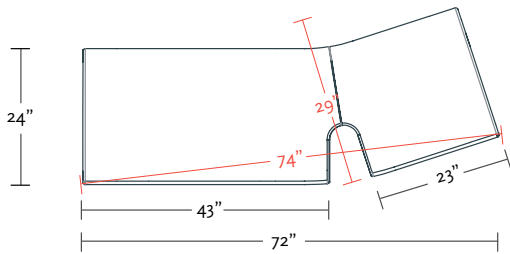

NIENKAMPER RIVER BENCH: LEFT ELEMENT

Model	Seat H"	Arm H"	W"	D"	H"	Fabric Yds.	Leather Sq. Ft.	COM	COL	Neather	Verde	Grano	Cre moso	Unika 1	Vaev 2	Fabrics 3	4
11842	17"		74"	29"	17"	3 1/2	63	2,915	3,065	3,180	4,355	4,620	4,745	3,180	3,275	3,345	3,545
11842/1			74"	29"	17"	3 1/2		2,915		3,180				3,180	3,275	3,345	3,545
11842/2			74"	29"	17"	63			3,065		4,355	4,620	4,745				