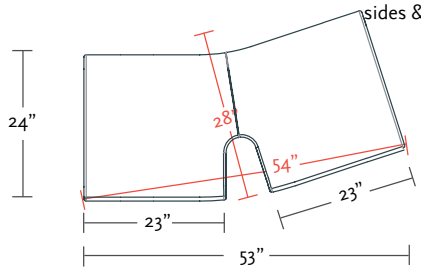

Two centre elements (model #11841/1), one right element (model #11843/1) with two tables (model #11863) and coat bar (model #11862)

BENCH SEATING

Nienkamper River design - busk + hertzog

3% price increase effective Jan 1, 2019

— US Only

Model Number	Seat H"	Arm H"	W"	D"	H"	Fabric Yds.	Leather Sq. Ft.	COM	COL	Neather	Verde	Grano	Cremoso	Unika	Vaev	Fabrics	
														1	2	3	4

NIENKAMPER RIVER BENCH: CENTER ELEMENT

Model	Seat H"	Arm H"	W"	D"	H"	Fabric Yds.	Leather Sq. Ft.	COM	COL	Neather	Verde	Grano	Cremoso	Unika	Vaev	Fabrics	
	17"		54"	28"	17"												
			(full dimension)														
11841	fully upholstered					3	54	2,340	2,460	2,565	3,555	3,770	3,880	2,565	2,640	2,700	2,870
11841/1	contrasting fabric		body			3		2,340		2,565				2,565	2,640	2,700	2,870
			sides & Hollow			1											
11841/2	contrasting leather		body			54			2,460		3,555	3,770	3,880				
			sides & Hollow			18											

Nienkamper River Accessories at "Hollow" area

COAT BAR

11862			72"					1,280								
-------	--	--	-----	--	--	--	--	-------	--	--	--	--	--	--	--	--

TABLE

11863			16" dia	25.5"				670								
-------	--	--	---------	-------	--	--	--	-----	--	--	--	--	--	--	--	--