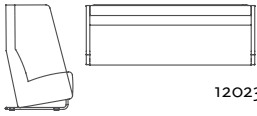

BASS HIGH BACK 3 SEATER SOFA