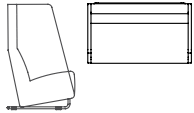

BASS HIGH BACK 2 SEATER SOFA