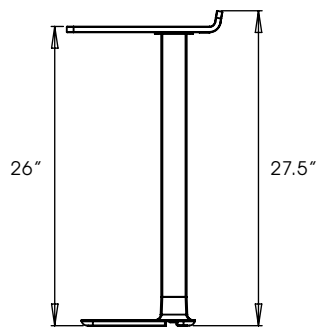

## Rove Table Design - figforty

3%  
price increase  
effective Jan 1, 2019

	Model Number	W"	D"	H"	Top Finish	List Price
	39960	17	13-3/4	26	Veneer	1,485

**Standard features:**

Top: standard Nienkamper veneers

Leg: brushed aluminum and five anodized finishes:

clear, champagne, light bronze, bronze and black

Base plate: black

Model # 39960

Model # 39960