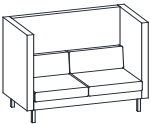

LARGE TWO SEAT SOFA