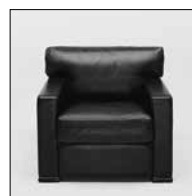

Baden series passes CAL 133 certified for an upcharge of $465 list per chair, $925 list per two seater sofa, $1390 list per three seat sofa, $1850 list per four seat sofa, and $460 list per ottoman. Certification applies to Nienkämper leathers and fabrics that have a minimum of 50% natural fibre content. COM's and COL's are subject to approval. Add the extension -CAL to the model number when ordering.

When COM is lightweight, a welting detail is added to the perimeter of the seat and back cushions. Allow 5% additional yardage of COM to accommodate welting details.

When upholstered in leather, seat and back cushions have a foam core wrapped in a down and feather combination.

When upholstered in COM, seat and back cushions have a foam core wrapped in Dacron.

All seat and back cushions are loose.

Two base options are available. Radius feet, see photo on page 113, are offered ebonized as standard. Angled wood feet, see photo on page 113, are offered ebonized as standard. Both Radius and Angled feet are available in standard Nienkämper stains, see page 11 for a listing. To match custom stains add $570 list per stain color.

Model #312