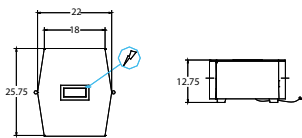

LOUNGE SEATING

LINQ design - Nienkämper

3% price increase effective Jan 1, 2019

— US Only

Model Number	Seat H"	Arm H"	W"	D"	H"	Fabric Yds.	Leather Sq. Ft.	COM	COL	Neather	Verde	Grano	Cre moso	Unika 1	Vaev 2	Fabrics 3	4

LINQ SEAT WITH BACK MODULE

	10911	16 1/2	22	26	29 1/2	3	54	1,835	1,925		3,020	3,410	3,545	2,060	2,155	2,215	2,340

LINQ SEAT MODULE

	10912		22	26	16 1/2	2 1/4	40	1,095	1,170		1,975	2,270	2,360	1,270	1,340	1,385	1,480

LINQ ARM

	10913		5 1/2	26	21	1 1/2	27	755	825		1,345	1,540	1,610	870	915	955	1,005

LINQ TABLE

	10915		22	26	12 1/4