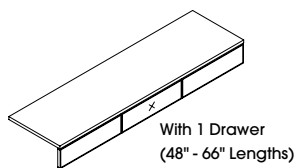

VOX® ALCOVE TABLES

DESIGN – MARK MÜLLER

3%
price increase
effective Jan 1, 2019