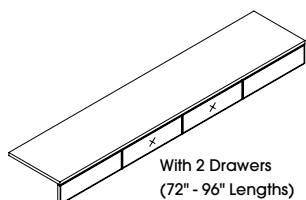

Self Edge

VOX STYLE

No Drawers

With 1 Drawer
(48" - 66" Lengths)

With 2 Drawers
(72" - 96" Lengths)