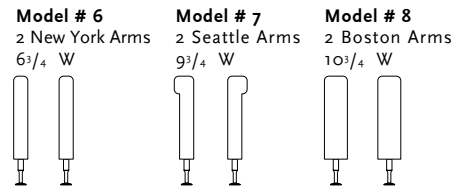

LOUNGE SEATING

Eden® with Legs Design – Nienkämper

Model Number	Seat H"	Arm H"	*does not include arms			Fabric Yds.	Leather Sq. Ft.	COM	COL	Neather	Verde	Grano	Cremoso	— US Only			
			W"	D"	H"									Unika	Vaev	Fabrics	
														1	2	3	4

THREE SEAT SOFA

1279_ 17 24 1/4 82 1/4 33 30 3/4

COM cushions & frame
8 yds 7 1/2 yds

(Model #6) New York Arm, fully upholstered	14 1/2	198	8,240	8,655	9,415	13,815	15,290	15,880	9,265	10,100	10,410	10,625
(6) New York Arm, COM cushions, leather frame	8	95		8,655		11,100	11,870	12,155				
(Model #7) Seattle Arm, fully upholstered	14 1/2	195	8,445	8,870	8,990	11,400	12,165	12,480	9,485	10,300	10,625	10,825
(7) Seattle Arm, COM cushions, leather frame	8	92		8,870		17,090	17,995	18,360				
(Model #8) Boston Arm, fully upholstered	14 1/2	201	8,330	8,740	9,495	14,045	15,560	16,170	9,355	10,180	10,490	10,695
(8) Boston Arm, COM cushions, leather frame	8	98		8,740		11,340	12,130	12,450				

Eden series passes CAL 133 certified for an upcharge of $465 list per chair, $1390 list per three seat sofa, and $460 list per ottoman. Certification applies to Nienkämper leathers and fabrics that have a minimum of 50% natural fibre content. COM's and COL's are subject to approval. Add the extension -CAL to the model number when ordering.

*Add the width of the arms selected to the width of the sofa, see arm widths below right.

Back cushions have a foam core with Dacron wrap. Choose from two seat cushion fillings. Contract Filling is a firmer cushion. Residential Filling is a softer cushion. Both seat cushions are a combination of foam and down/feathers.