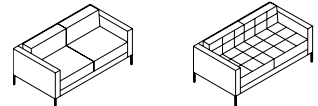

Base:

The square tubular legs are made of cast aluminum and available in a brushed or polished finish.

12421 Lounge Chair (tufted - 12426)
sh 18" ah 30" w 30 1/2" d 30 1/2" h 30"

12431 Lounge Chair fully upholstered (tufted - 12436)
sh 18" ah 21 3/4" w 30 1/2" d 30 1/2" h 30"

12422 Two seat sofa fully upholstered (tufted - 12427)
sh 18" ah 30" w 55" d 30 1/2" h 30"

12432 Two seat sofa fully upholstered (tufted - 12437)
sh 18" ah 21 3/4" w 55" d 30 1/2" h 30"

12423 Three seat sofa fully upholstered (tufted - 12428)
sh 18" ah 30" w 79 1/2" d 30 1/2" h 30"