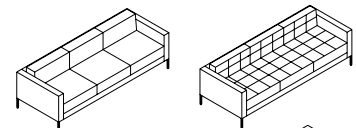

Base:

The square tubular legs are made of cast aluminum and available in a brushed or polished finish.

12421 Lounge Chair (tufted - 12426)
sh 18" ah 30" w 30 1/2" d 30 1/2" h 30"

12431 Lounge Chair fully upholstered (tufted - 12436)
sh 18" ah 21 3/4" w 30 1/2" d 30 1/2" h 30"

12422 Two seat sofa fully upholstered (tufted - 12427)
sh 18" ah 30" w 55" d 30 1/2" h 30"

12432 Two seat sofa fully upholstered (tufted - 12437)
sh 18" ah 21 3/4" w 55" d 30 1/2" h 30"

12423 Three seat sofa fully upholstered (tufted - 12428)
sh 18" ah 30" w 79 1/2" d 30 1/2" h 30"