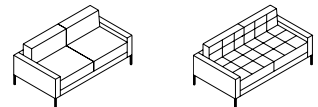

Base:

The square tubular legs are made of cast aluminum and available in a brushed or polished finish.

12421 Lounge Chair (tufted - 12426)
sh 18" ah 30" w 30 1/2" d 30 1/2" h 30"

12431 Lounge Chair fully upholstered (tufted - 12436)
sh 18" ah 21 3/4" w 30 1/2" d 30 1/2" h 30"

12422 Two seat sofa fully upholstered (tufted - 12427)
sh 18" ah 30" w 55" d 30 1/2" h 30"

12432 Two seat sofa fully upholstered (tufted - 12437)
sh 18" ah 21 3/4" w 55" d 30 1/2" h 30"

12423 Three seat sofa fully upholstered (tufted - 12428)
sh 18" ah 30" w 79 1/2" d 30 1/2" h 30"