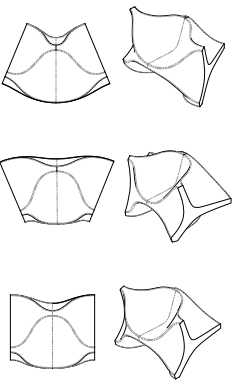

Heartbeat
Karim Rashid

Heartbeat
Karim Rashid

Totally reconfigurable and scalable, HEARTBEAT is composed of three distinct seating elements: Straight, Concave, and Convex. Repositioning these three elements allows for the creation of a myriad of unique, morphing, undulating, physical landscapes. The shape and direction of the alternating seating resembles a wave or a pulse, keeps guests from being seated back to back, and makes it effortless to spark interaction. Designed to facilitate conversation, Heartbeat suggests sharing a “heart to heart” with your fellow human being.

Frame: Rigid core frame with durable foam cover.

	w	d	h	seat h
convex 10401	51"	37-3/4"	31-1/2"	17"
concave 10402	54-1/4"	32"	31-1/2"	17"
straight 10403	40"	35"	31-1/2"	17"

Heartbeat
Karim Rashid

Getting to know each other