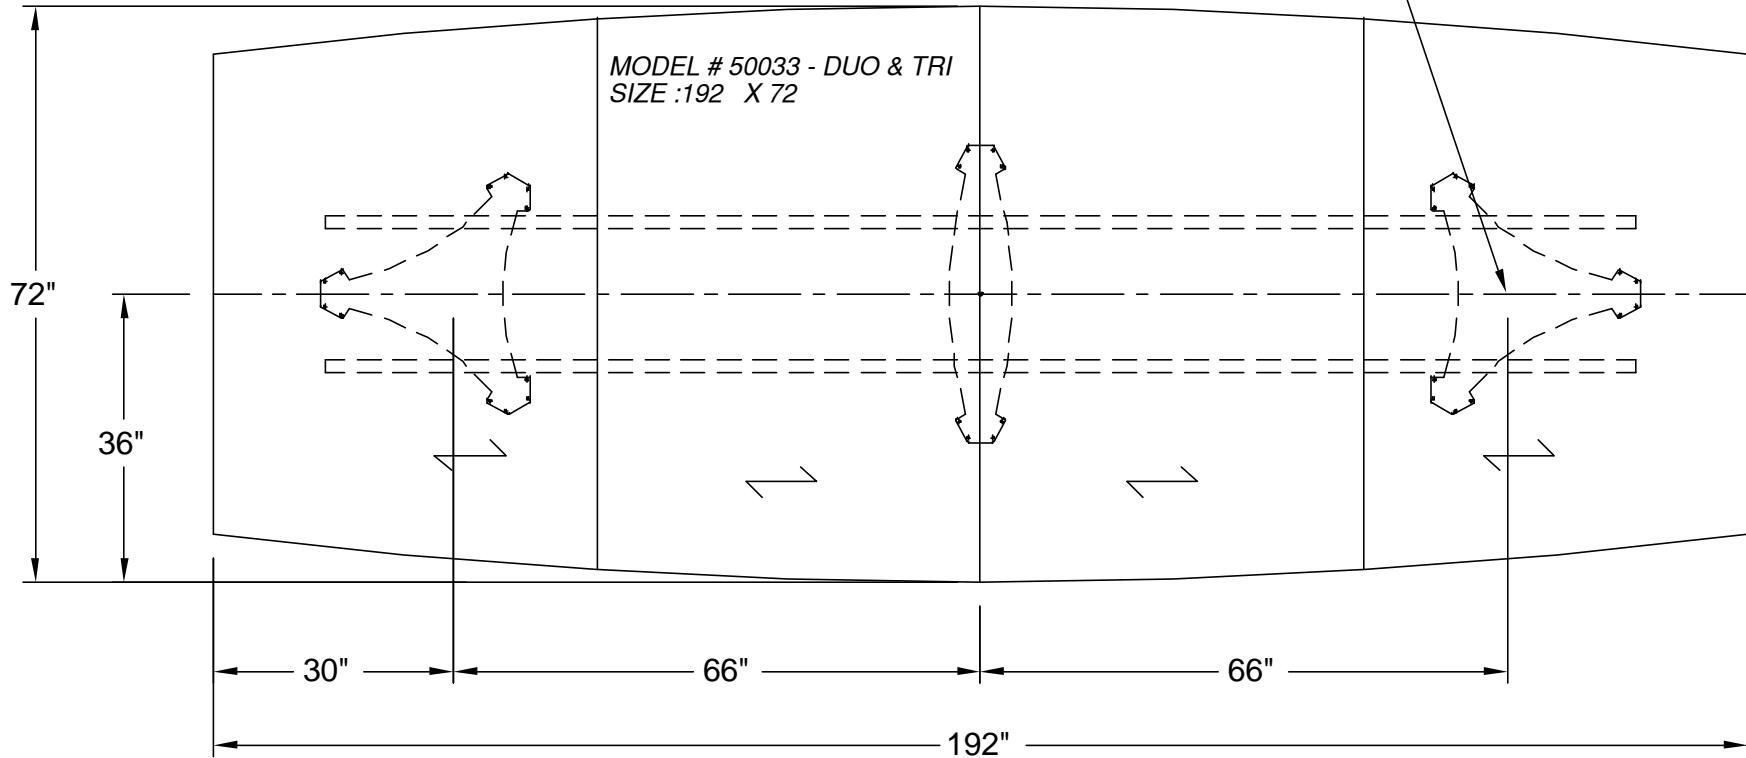

ICFgroup

nienkämper

257 Finchdene Square
Scarborough, Ontario,
Canada M1X 1B9

Tel 416-298-5700 / Fax 416-298-4426
EMAIL : customerservice@nienkamper.com

PLAN VIEW

LOCATE CORE DRILL AT CENTRE OF BASES

THIS DRAWING IS CONFIDENTIAL AND PROPRIETARY. NO PART OF THIS DRAWING MAY BE COPIED, DISCLOSED OR SENT TO ANY THIRD PARTY OR USED FOR ANY PURPOSE WITHOUT THE EXPRESS WRITTEN AUTHORIZATION OF NIENKAMPER FURNITURE AND ACCESSORIES.