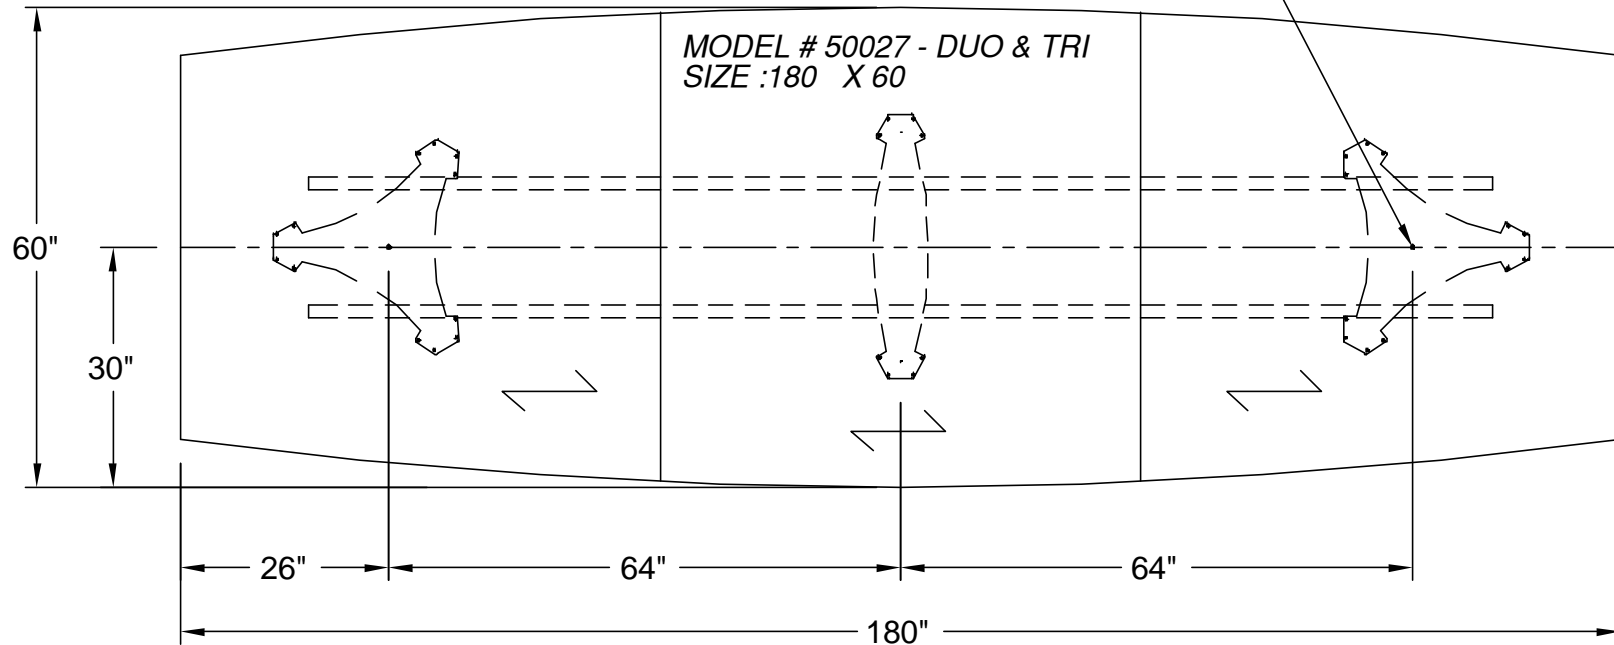

ICF group

**nienkämper**

257 Finchdene Square  
Scarborough, Ontario,  
Canada M1X 1B9

Tel 416-298-5700 / Fax 416-298-4426  
EMAIL : customerservice@nienkamper.com

LOCATE CORE DRILL AT CENTRE OF BASE

**PLAN VIEW**