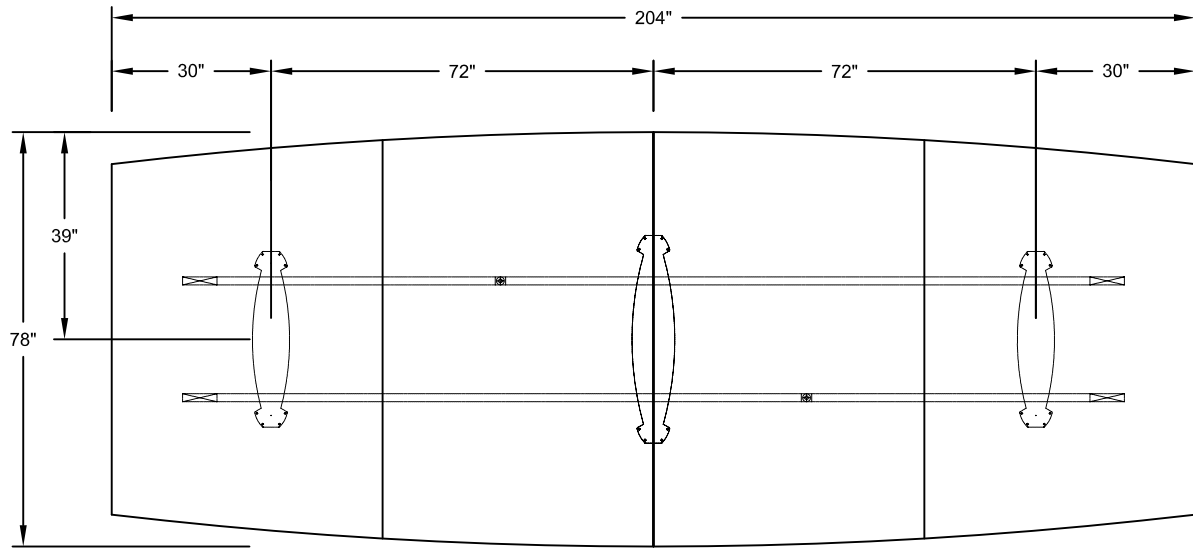

MODEL - DUO BASES
 SIZE: 204" X 78"

PLAN VIEW

DIMENSIONS SHOWN TO CENTRE OF BASES

THIS DRAWING IS CONFIDENTIAL AND PROPRIETARY. NO PART OF THIS DRAWING
 MAY BE COPIED, DISCLOSED TO ANY THIRD PARTY OR USED FOR ANY PURPOSE
 WITHOUT THE EXPRESS WRITTEN AUTHORIZATION OF NIENKAMPER FURNITURE & ACCESSORIES

MODEL - TAPER AND T- BASES
 SIZE: 204" X 78"

PLAN VIEW

DIMENSIONS SHOWN TO CENTRE OF BASES

THIS DRAWING IS CONFIDENTIAL AND PROPRIETARY. NO PART OF THIS DRAWING
 MAY BE COPIED, DISCLOSED TO ANY THIRD PARTY OR USED FOR ANY PURPOSE
 WITHOUT THE EXPRESS WRITTEN AUTHORIZATION OF NIENKAMPER FURNITURE & ACCESSORIES