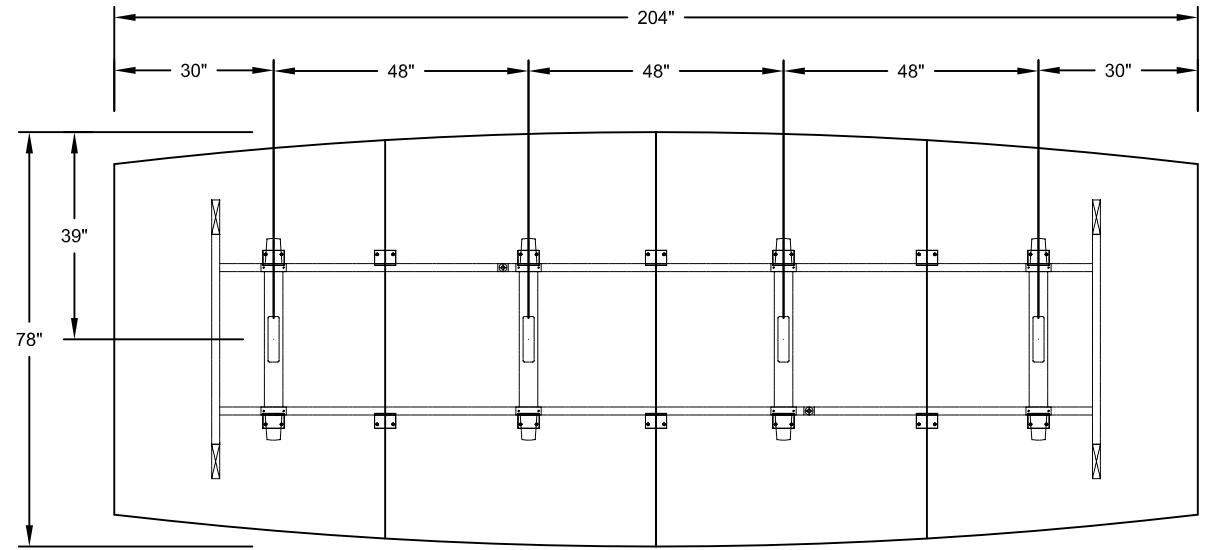

MODEL - DUO BASES
 SIZE: 204" X 78"

PLAN VIEW

DIMENSIONS SHOWN TO CENTRE OF BASES

THIS DRAWING IS CONFIDENTIAL AND PROPRIETARY. NO PART OF THIS DRAWING
 MAY BE COPIED, DISCLOSED TO ANY THIRD PARTY OR USED FOR ANY PURPOSE
 WITHOUT THE EXPRESS WRITTEN AUTHORIZATION OF NIENKAMPER FURNITURE & ACCESSORIES

MODEL - TAPER AND T- BASES
 SIZE: 204" X 78"

PLAN VIEW

DIMENSIONS SHOWN TO CENTRE OF BASES

THIS DRAWING IS CONFIDENTIAL AND PROPRIETARY. NO PART OF THIS DRAWING
 MAY BE COPIED, DISCLOSED TO ANY THIRD PARTY OR USED FOR ANY PURPOSE
 WITHOUT THE EXPRESS WRITTEN AUTHORIZATION OF NIENKAMPER FURNITURE & ACCESSORIES