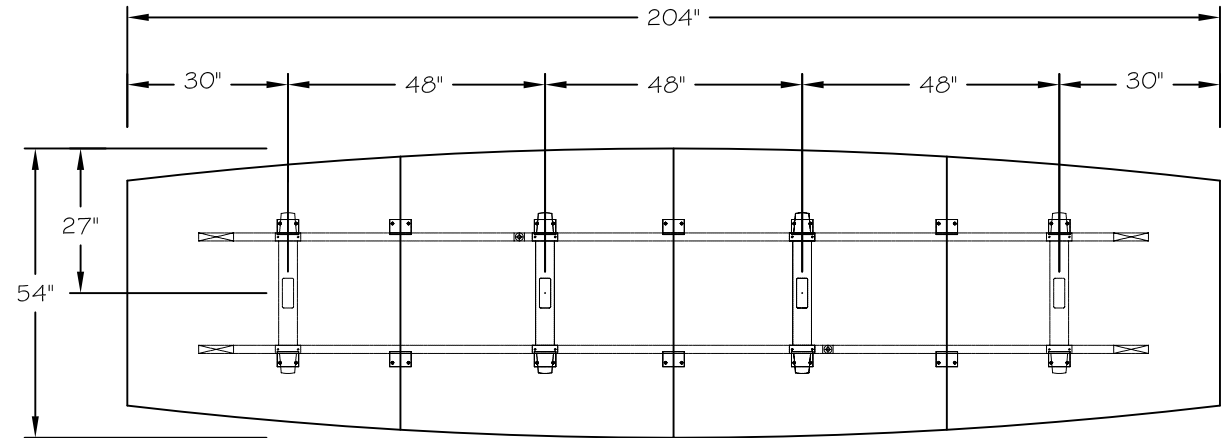

# nienkämper

257 Finchdene Square  
Scarborough, Ontario,  
Canada M1X 1B9  
Tel 1-800-668-9318

EMAIL- mail@nienkamper.com  
www.nienkamper.com

MODEL - TAPER AND T-BASES  
SIZE: 204" X 54"

PLAN VIEW

DIMENSIONS SHOWN TO CENTRE OF BASES