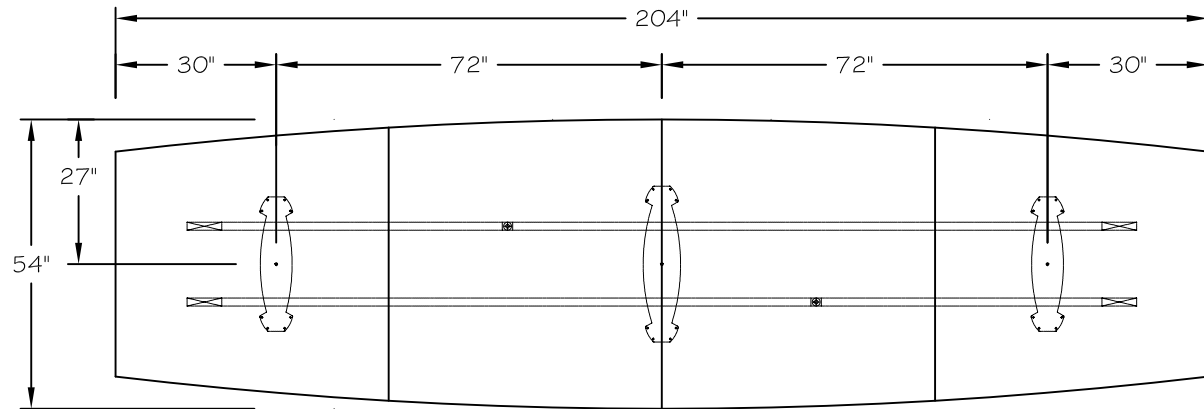

# nienkämper

257 Finchdene Square  
Scarborough, Ontario,  
Canada M1X 1B9  
Tel 1-800-668-9318

EMAIL- mail@nienkamper.com  
www.nienkamper.com

MODEL - DUO BASES  
SIZE: 204" X 54"

PLAN VIEW

DIMENSIONS SHOWN TO CENTRE OF BASES