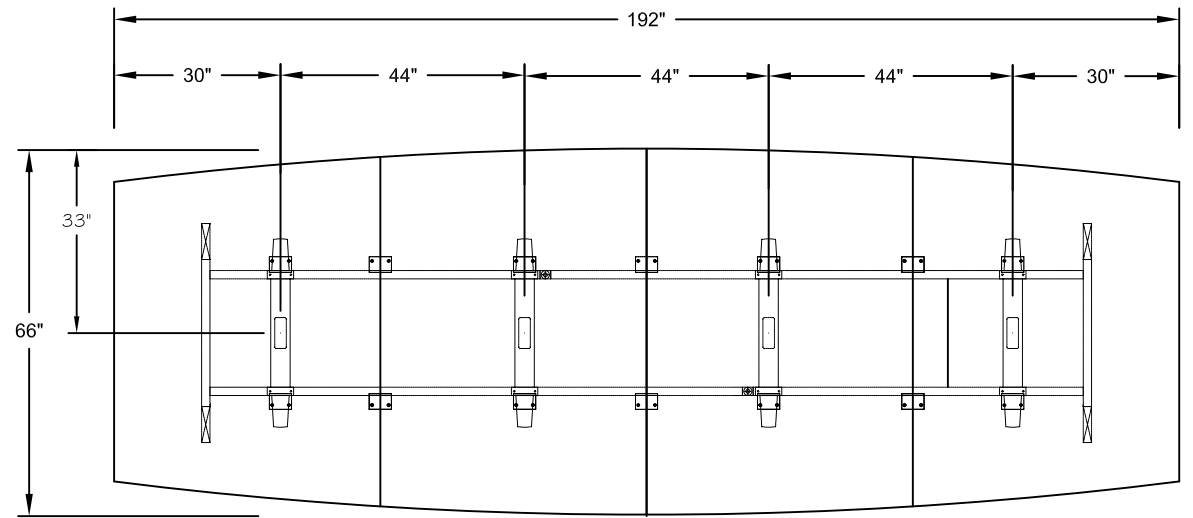

MODEL - DUO BASES
SIZE: 192" X 66"

PLAN VIEW

DIMENSIONS SHOWN TO CENTRE OF BASES

THIS DRAWING IS CONFIDENTIAL AND PROPRIETARY. NO PART OF THIS DRAWING
MAY BE COPIED, DISCLOSED TO ANY THIRD PARTY OR USED FOR ANY PURPOSE
WITHOUT THE EXPRESS WRITTEN AUTHORIZATION OF NIENKAMPER FURNITURE & ACCESSORIES

MODEL - TAPER AND T- BASES
SIZE: 192" X 66"

PLAN VIEW

DIMENSIONS SHOWN TO CENTRE OF BASES

THIS DRAWING IS CONFIDENTIAL AND PROPRIETARY. NO PART OF THIS DRAWING
MAY BE COPIED, DISCLOSED TO ANY THIRD PARTY OR USED FOR ANY PURPOSE
WITHOUT THE EXPRESS WRITTEN AUTHORIZATION OF NIENKAMPER FURNITURE & ACCESSORIES