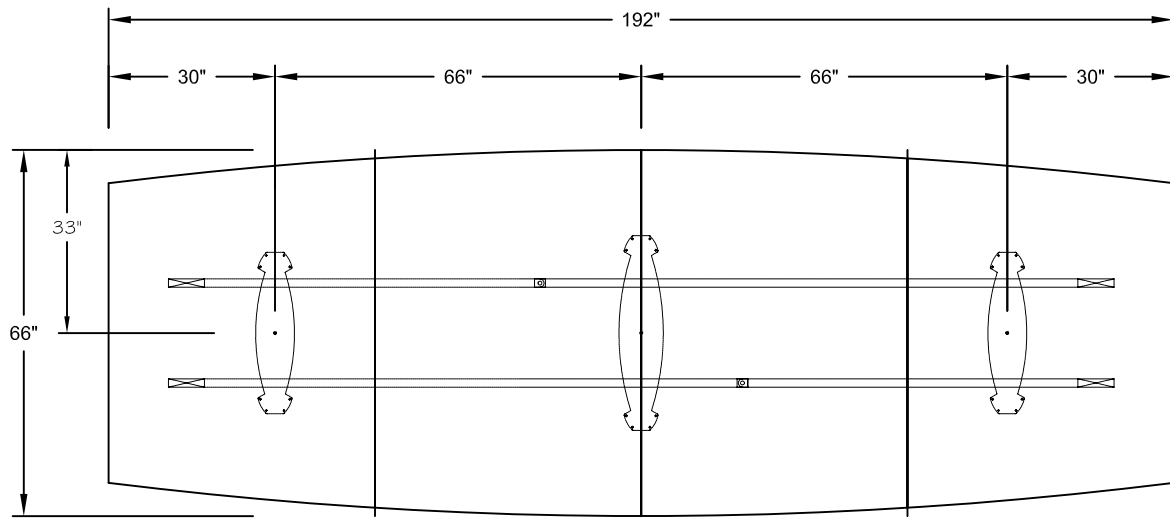

MODEL - DUO BASES
SIZE: 192" X 66"

PLAN VIEW

DIMENSIONS SHOWN TO CENTRE OF BASES

THIS DRAWING IS CONFIDENTIAL AND PROPRIETARY. NO PART OF THIS DRAWING
MAY BE COPIED, DISCLOSED TO ANY THIRD PARTY OR USED FOR ANY PURPOSE
WITHOUT THE EXPRESS WRITTEN AUTHORIZATION OF NIENKAMPER FURNITURE & ACCESSORIES

MODEL - TAPER AND T- BASES
SIZE: 192" X 66"

PLAN VIEW

DIMENSIONS SHOWN TO CENTRE OF BASES

THIS DRAWING IS CONFIDENTIAL AND PROPRIETARY. NO PART OF THIS DRAWING
MAY BE COPIED, DISCLOSED TO ANY THIRD PARTY OR USED FOR ANY PURPOSE
WITHOUT THE EXPRESS WRITTEN AUTHORIZATION OF NIENKAMPER FURNITURE & ACCESSORIES