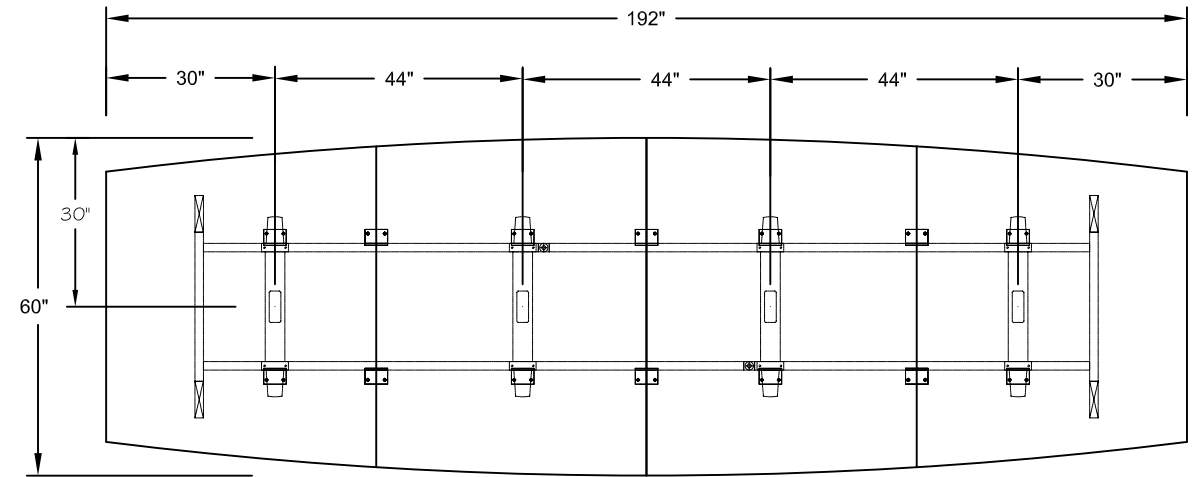

MODEL - DUO BASES
SIZE: 192" X 60"

PLAN VIEW

DIMENSIONS SHOWN TO CENTRE OF BASES

THIS DRAWING IS CONFIDENTIAL AND PROPRIETARY. NO PART OF THIS DRAWING
MAY BE COPIED, DISCLOSED TO ANY THIRD PARTY OR USED FOR ANY PURPOSE
WITHOUT THE EXPRESS WRITTEN AUTHORIZATION OF NIENKAMPER FURNITURE & ACCESSORIES

MODEL - TAPER AND T- BASES
SIZE: 192" X 60"

PLAN VIEW

DIMENSIONS SHOWN TO CENTRE OF BASES

THIS DRAWING IS CONFIDENTIAL AND PROPRIETARY. NO PART OF THIS DRAWING
MAY BE COPIED, DISCLOSED TO ANY THIRD PARTY OR USED FOR ANY PURPOSE
WITHOUT THE EXPRESS WRITTEN AUTHORIZATION OF NIENKAMPER FURNITURE & ACCESSORIES