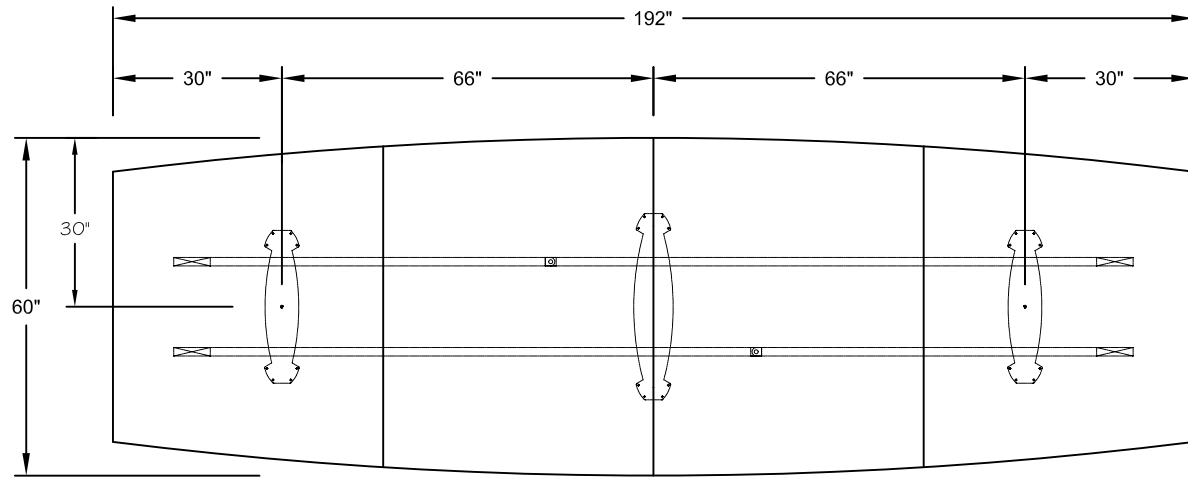

MODEL - DUO BASES
SIZE: 192" X 60"

PLAN VIEW

DIMENSIONS SHOWN TO CENTRE OF BASES

THIS DRAWING IS CONFIDENTIAL AND PROPRIETARY. NO PART OF THIS DRAWING
MAY BE COPIED, DISCLOSED TO ANY THIRD PARTY OR USED FOR ANY PURPOSE
WITHOUT THE EXPRESS WRITTEN AUTHORIZATION OF NIENKAMPER FURNITURE & ACCESSORIES

MODEL - TAPER AND T- BASES
SIZE: 192" X 60"

PLAN VIEW

DIMENSIONS SHOWN TO CENTRE OF BASES

THIS DRAWING IS CONFIDENTIAL AND PROPRIETARY. NO PART OF THIS DRAWING
MAY BE COPIED, DISCLOSED TO ANY THIRD PARTY OR USED FOR ANY PURPOSE
WITHOUT THE EXPRESS WRITTEN AUTHORIZATION OF NIENKAMPER FURNITURE & ACCESSORIES