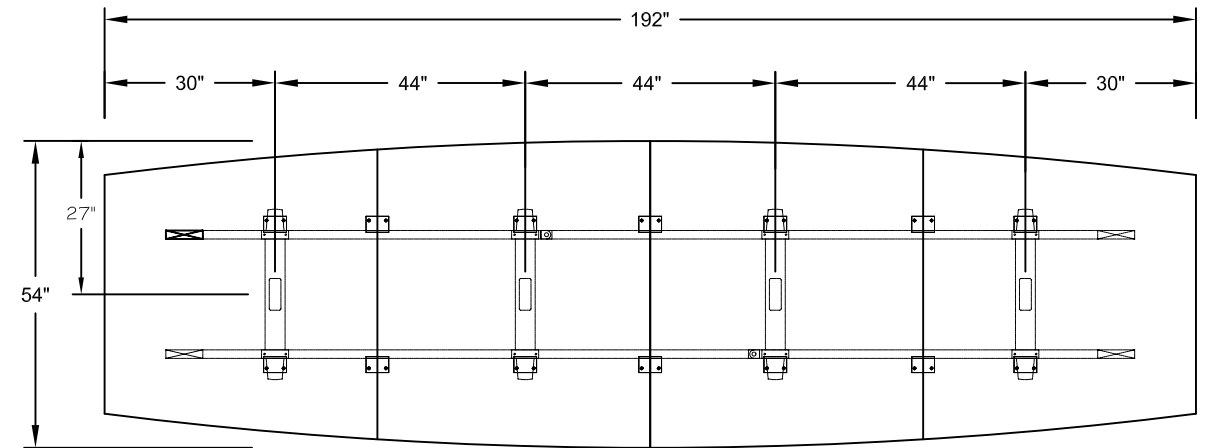

ICFgroup
nienkämper

257 Finchdene Square
 Scarborough, Ontario,
 Canada M1X 1B9
 Tel 1-800-668-9318

EMAIL- mail@nienkamper.com
 www.nienkamper.com

MODEL - DUO BASES
 SIZE: 192" X 54"

PLAN VIEW

DIMENSIONS SHOWN TO CENTRE OF BASES

ICFgroup
nienkämper

257 Finchdene Square
 Scarborough, Ontario,
 Canada M1X 1B9
 Tel 1-800-668-9318

EMAIL- mail@nienkamper.com
 www.nienkamper.com

MODEL - TAPER AND T-BASES
 SIZE: 192" X 54"

PLAN VIEW

DIMENSIONS SHOWN TO CENTRE OF BASES