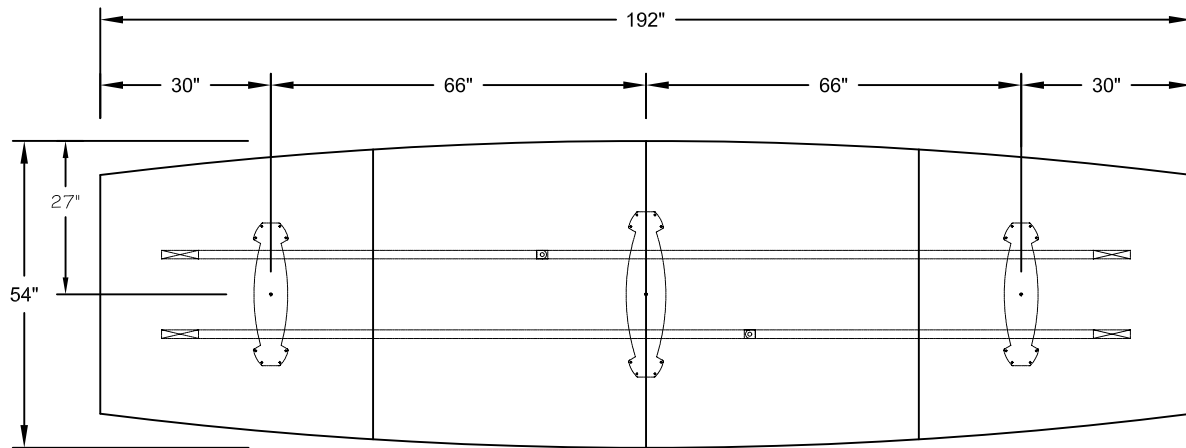

ICFgroup
nienkämper

257 Finchdene Square
 Scarborough, Ontario,
 Canada M1X 1B9
 Tel 1-800-668-9318

EMAIL- mail@nienkamper.com
 www.nienkamper.com

MODEL - DUO BASES
 SIZE: 192" X 54"

PLAN VIEW

DIMENSIONS SHOWN TO CENTRE OF BASES

ICFgroup
nienkämper

257 Finchdene Square
 Scarborough, Ontario,
 Canada M1X 1B9
 Tel 1-800-668-9318

EMAIL- mail@nienkamper.com
 www.nienkamper.com

MODEL - TAPER AND T-BASES
 SIZE: 192" X 54"

PLAN VIEW

DIMENSIONS SHOWN TO CENTRE OF BASES