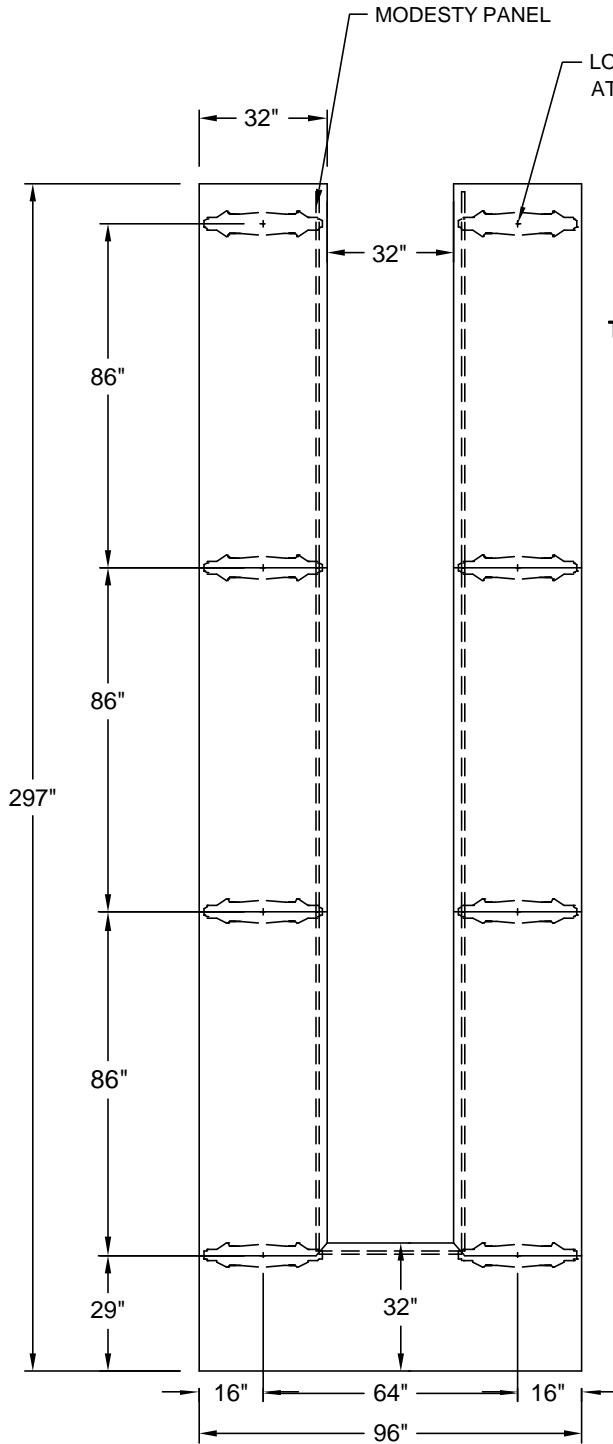

PLAN VIEW

LOCATE CORE DRILL
 AT CENTRE OF BASES
LEG STYLE

MODEL

- DUO BASE** - 55184, 54514, 54524, 54534
- TAPER - POLISHED** - 55194, 54544
- TAPER - PAINTED** - 55204, 54554
- T LEG - POLISHED** - 55214, 54564
- T LEG - ANNODIZED** - 55224, 54574
- CASTER BASE** - 55234, 54584

SIZE 96 X 297
SEATING 23