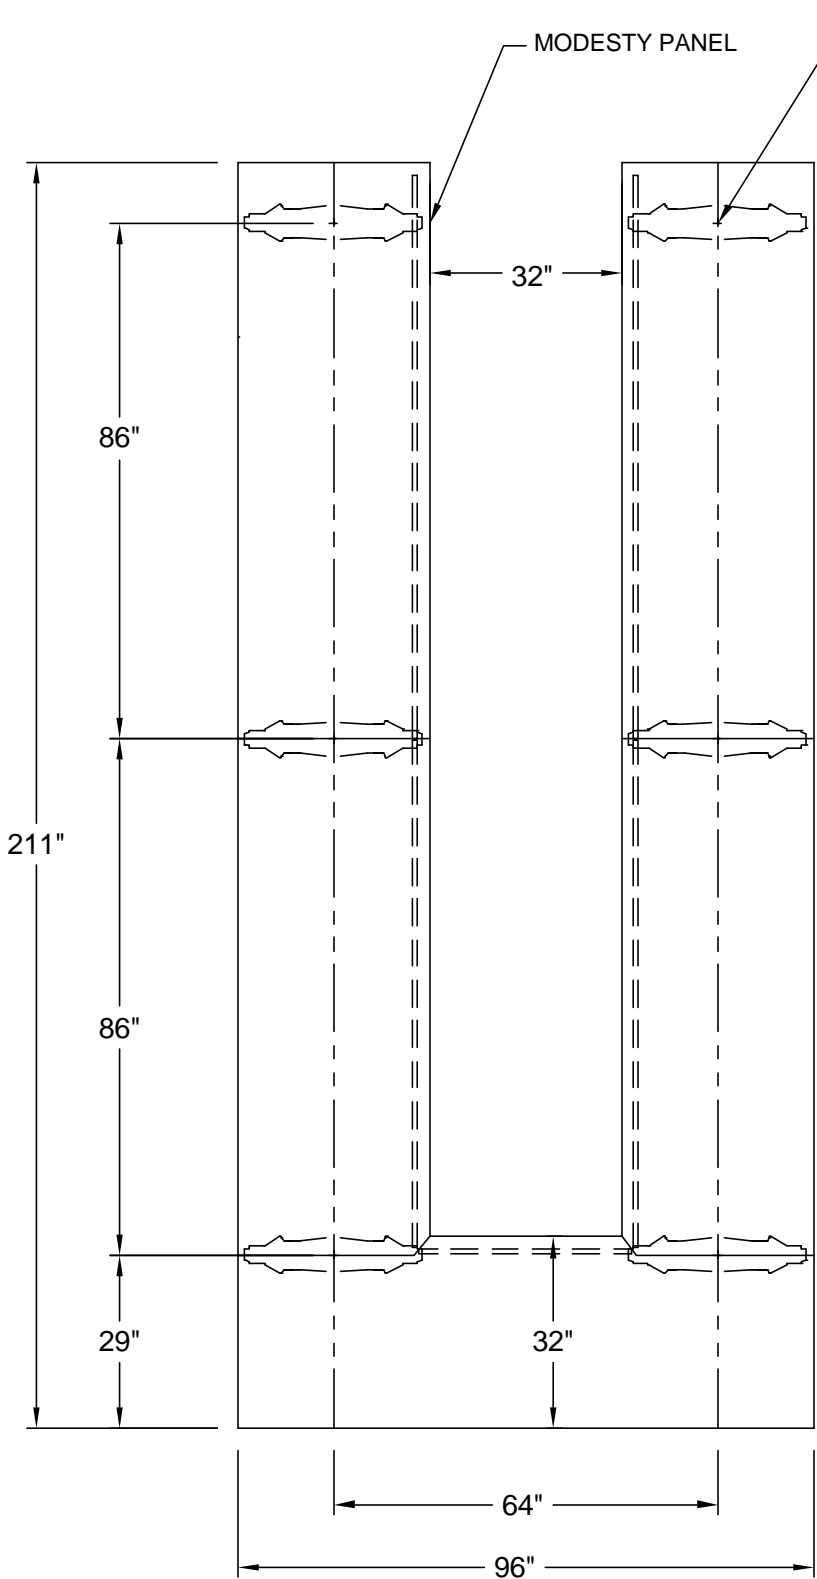

PLAN VIEW

LEG STYLE	MODEL
DUO BASE	- 55183, 54513, 54523, 54533
TAPER - POLISHED	- 55193, 54543
TAPER - PAINTED	- 55203, 54553
T LEG - POLISHED	- 55213, 54563
T LEG - ANNOIDIZED	- 55223, 54573
CASTER BASE	- 55233, 54583

SIZE	96 x 211
SEATING	17

**THIS DRAWING IS CONFIDENTIAL AND PROPRIETARY. NO PART OF THIS DRAWING MAY BE COPIED, DISCLOSED OR SENT TO ANY THIRD PARTY OR USED FOR ANY PURPOSE WITHOUT THE EXPRESS WRITTEN AUTHORIZATION OF NIENKAMPER FURNITURE AND ACCESSORIES.**